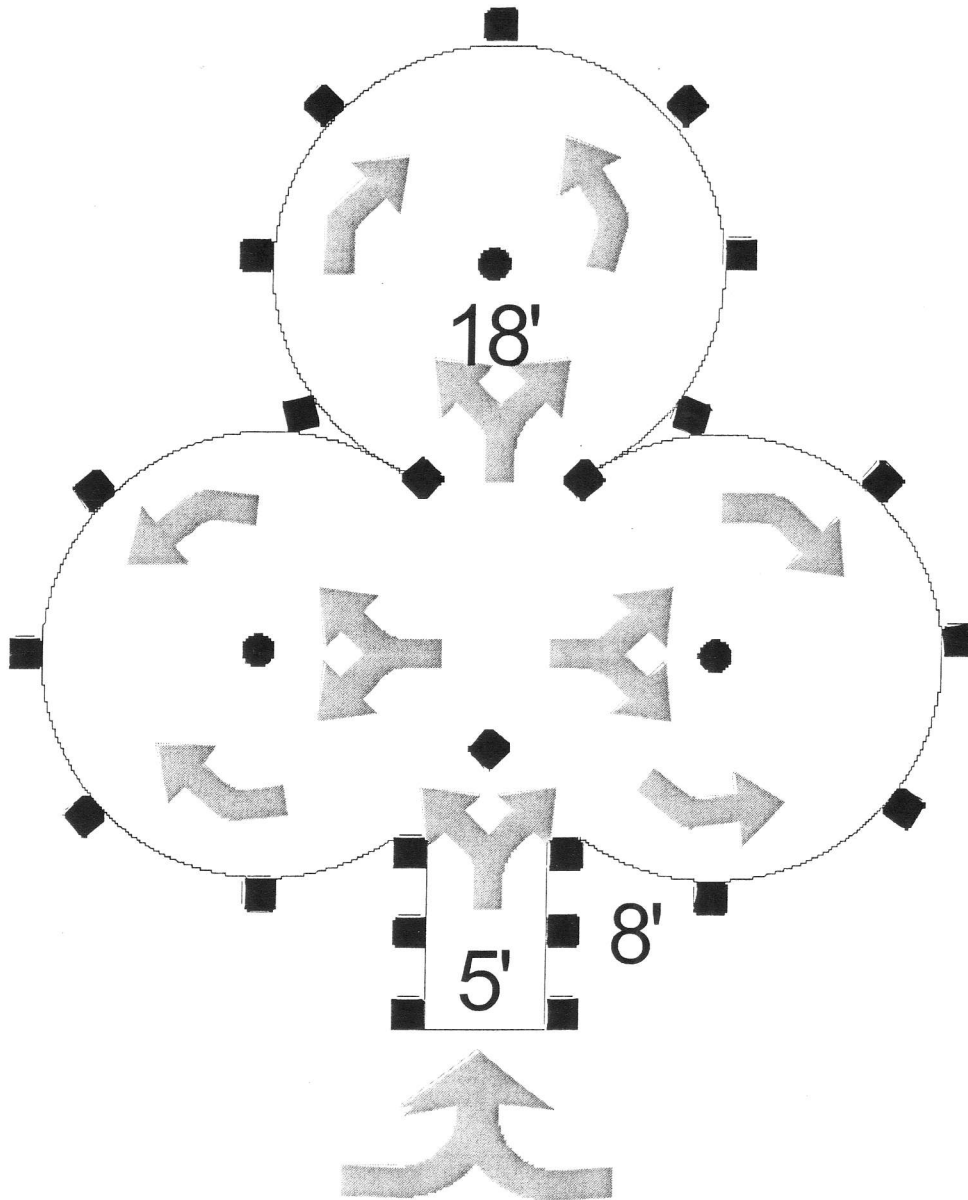

Ace of Clubs

Start with 3-18 foot circles in a triangle pattern.

The entrance is 5 feet wide and 8 feet deep to the edge of the two bottom circles. The cone in the entrance is at the intersection of the two bottom circles.

The entrance to the top circle is also 5 feet.

The center pivots are 4 foot traffic posts.